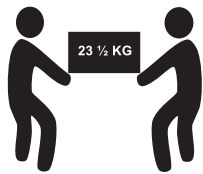

FLORENZZI
ITALIAN DESIGN

SALIERI

panoramic sofa with right corner

1.

2.

3.

4.

OK