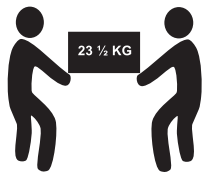

FLORENZZI

ITALIAN DESIGN

ALLEGRA

panoramic sofa with left corner

1.

2.

1x

13x