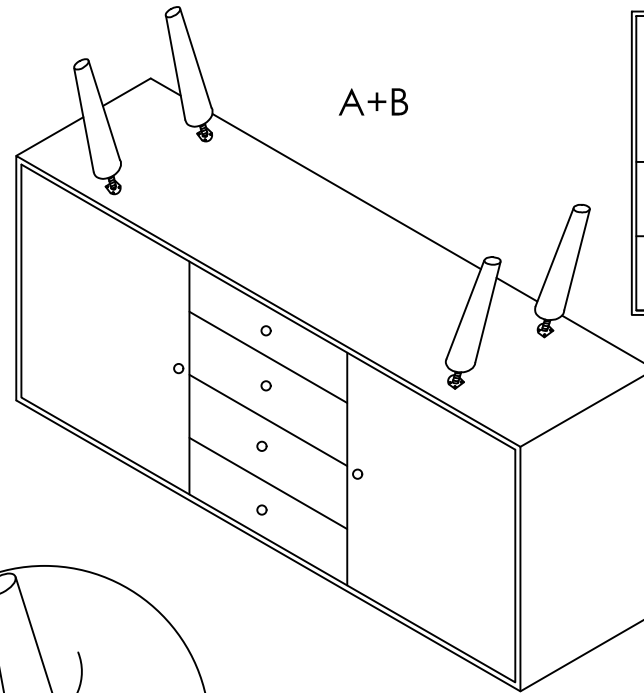

ASSEMBLY INSTRUCTION FOR SIDE BOARD

ITEM CODE: 5632		
ITEM SIZE: 150X 45 X 78 CM		
A		1
B		4