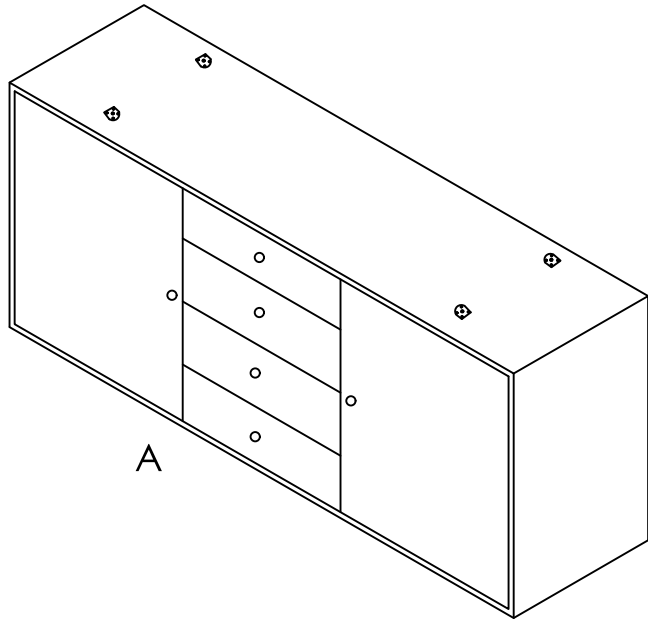

ASSEMBLY INSTRUCTION FOR SIDE BOARD

ITEM CODE: 5632		
ITEM SIZE: 150X 45 X 78 CM		
A		1
B		4