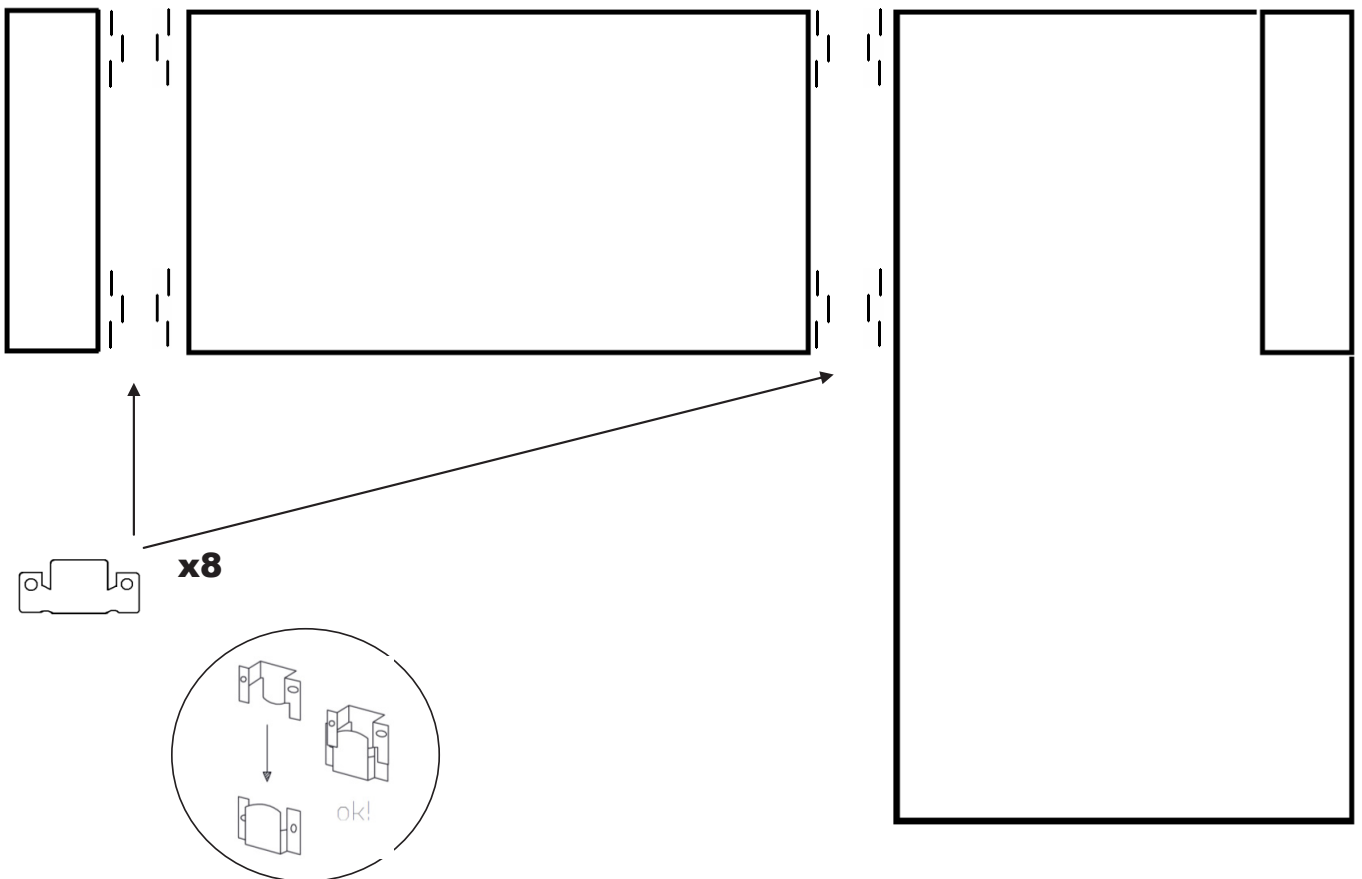

GAIA/DONATELLA

corner sofa

MONTAGE M+3R right

MONTAGE M+3R left