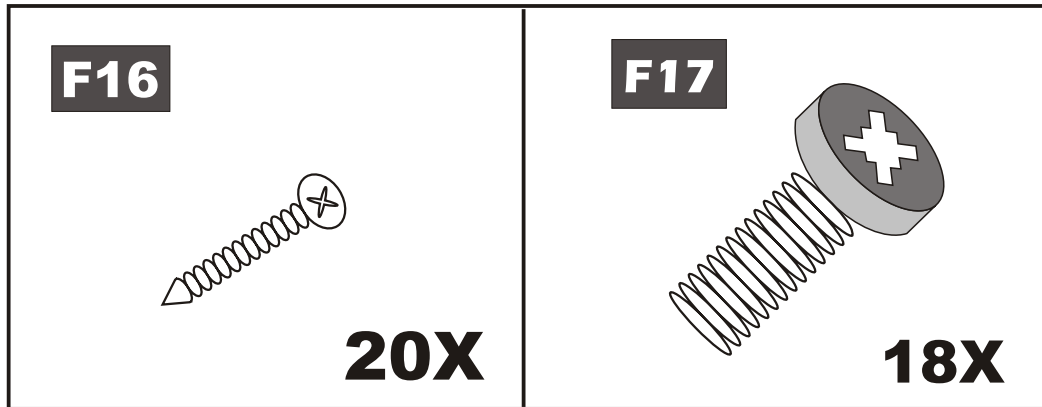

BAHAR

Assembly Manual

KALUNE DESIGN
furniture

A1

BAHAR

ATTENTION !!

Minifix is the main connection material used in Decortile products ,
Before starting assembly , Please check the drawings below

Accessory List

General View

3

2

5

6