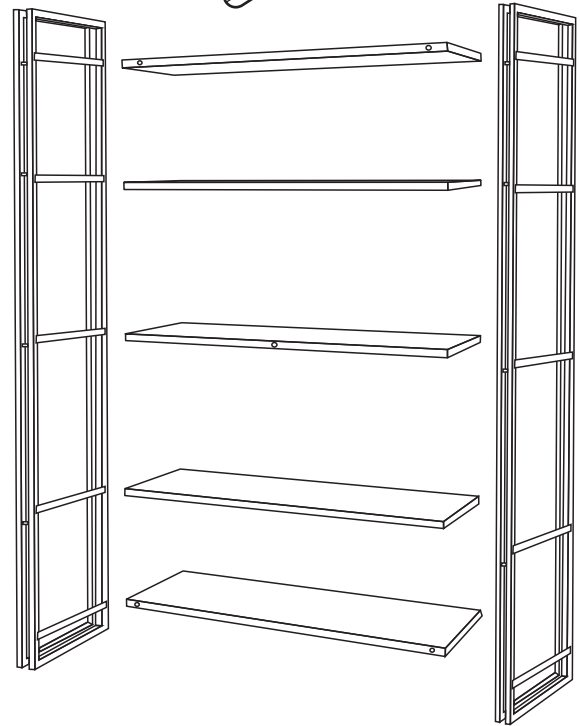

PULLING SCREW x 30

 4x50 CHIPBOARD SCREW x 5	 PULLING SCREW x 30	 FOOT SEAL x 8	

\* FIX THE ACCESORIES AS SHOWN FOLLOW THE INSTALLATION SEQUENCE WHILE INSTALLING THE PRODUCT .

4x50 CHIPBOARD SCREW x 5

## UV2090403 COSMO FIX ( BOOKSHELF ) ASSEMBLY GUIDE