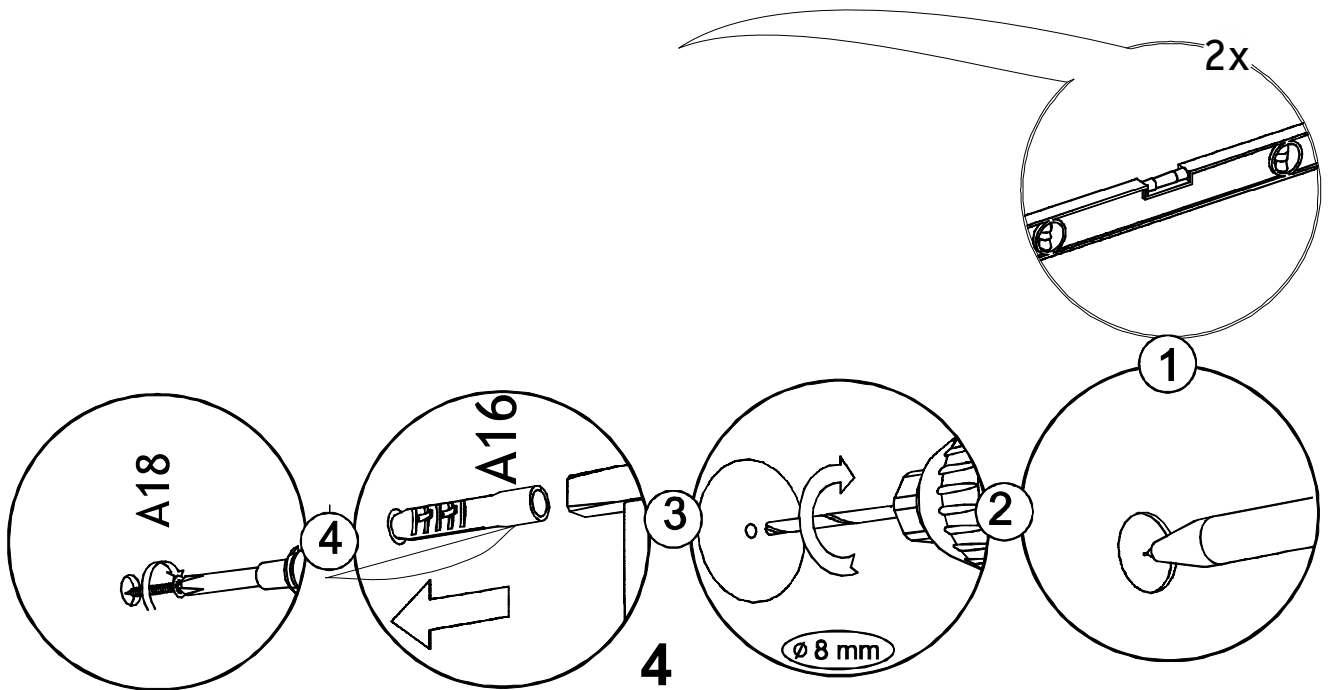

POLKA

Tools & Installation Components

- | | | | |
|---|--------------------|---|------------------|
|  | A18 4x50 SNT VDASI |  | A16 PIs dbl 4x40 |
| 2x | | 2x | |

POLKA

Disassembled Parts

The US Phone : +1 302 327 8923 Working Hours: Mon- Fri (09 am - 05 pm)