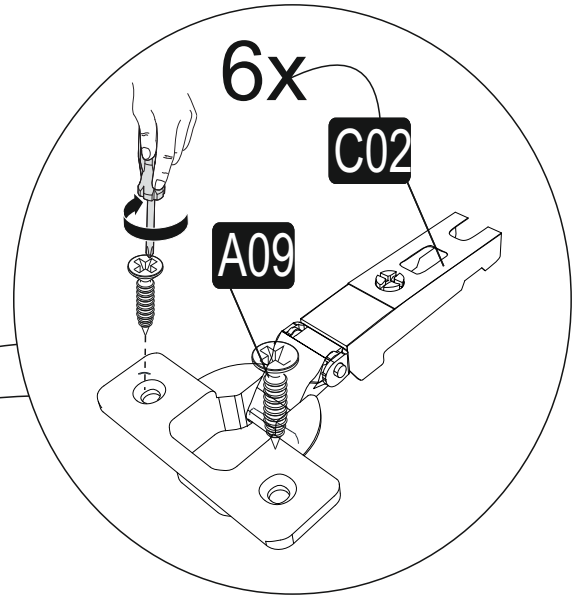

ATTENTION !!

Minifix is the main connection material used in Decortie products. Before starting assembly, please check the drawings below.

ACCESSORY LIST

A02 Minifix k18  12x	A03 Minifix M10  12x	A10 18 mm byz  28x	Z39  5x
C04  6x	C02 Sdb menteşe  6x	A12 50mm  16x	A09 3.5x18  50x
A08 PA  3x	A40 çivi  34x		

GENERAL VIEW

1

2

3

5

4

5

6

6

A= to connect the hinge to the door
 B= to arrange the door

arrows to show the directions for arrangement of doors.

7

Have you seen our other products?

www.decorotika.com