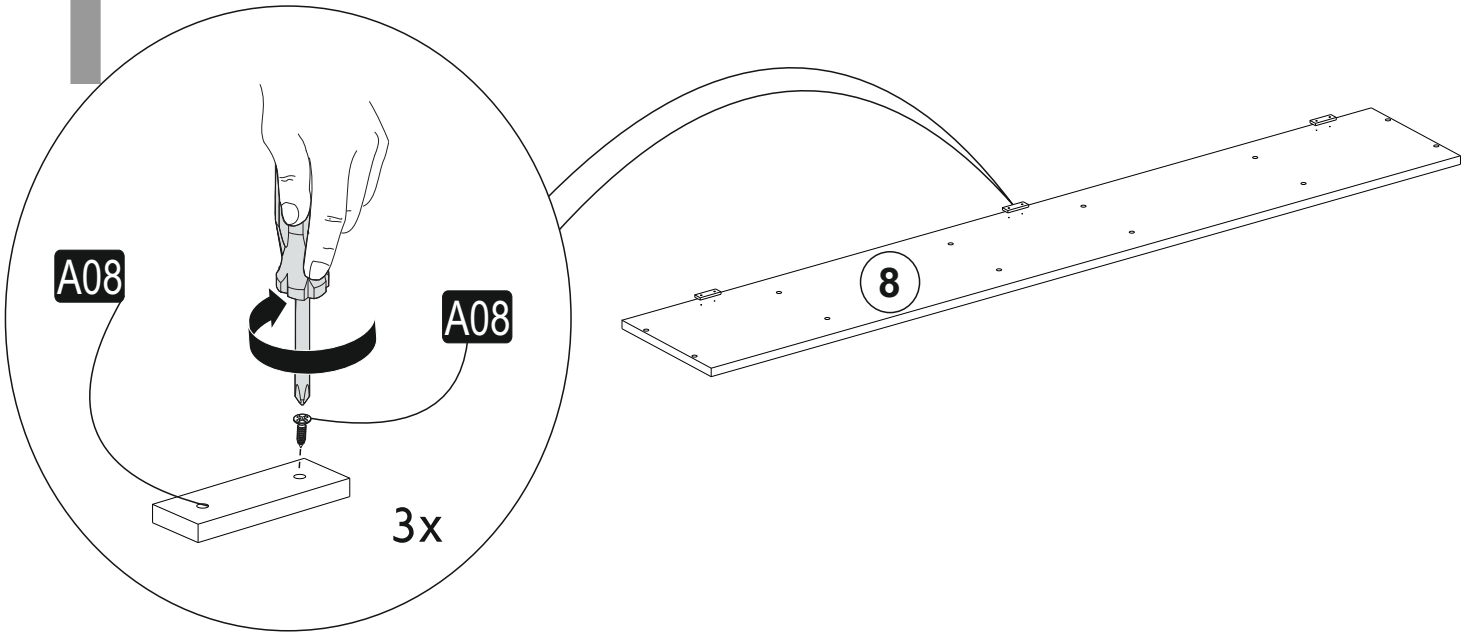

ATTENTION !!

Minifix is the main connection material used in Decortie products. Before starting assembly, please check the drawings below.

ACCESSORY LIST

A02 Minifix k18  12x	A03 Minifix M10  12x	A10 18 mm byz  28x	Z39  5x
C04  6x	C02 Sdb menteşe  6x	A12 50mm  16x	A09 3.5x18  50x
A08 PA  3x	A40 çivi  34x		

GENERAL VIEW

1

2

3

5

4

5

6