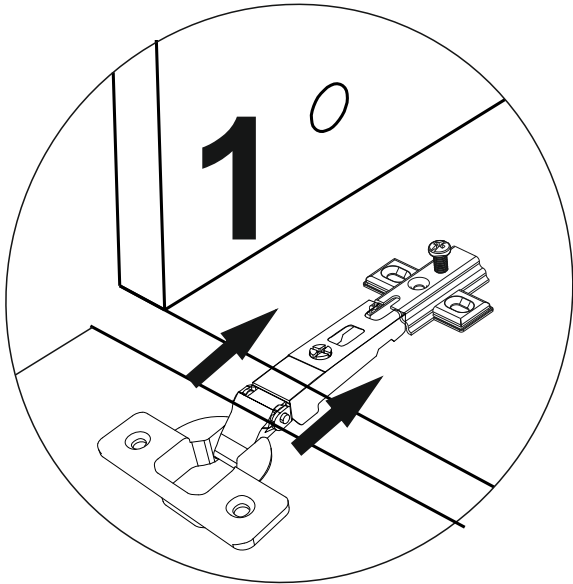

ATTENTION !!

Minifix is the main connection material used in Decortie products. Before starting assembly, please check the drawings below.

ACCESSORY LIST

A02 Minifix k18  12x	A03 Minifix M10  12x	A10 18 mm byz  28x	Z39  5x
C04  6x	C02 Sdb menteşe  6x	A12 50mm  16x	A09 3.5x18  50x
A08 PA  3x	A40 çivi  34x		

GENERAL VIEW

1

2

3

5

4

5

6

6

A= to connect the hinge to the door
 B= to arrange the door

arrows to show the directions for arrangement of doors.

7

Have you seen our other products?

www.decorotika.com