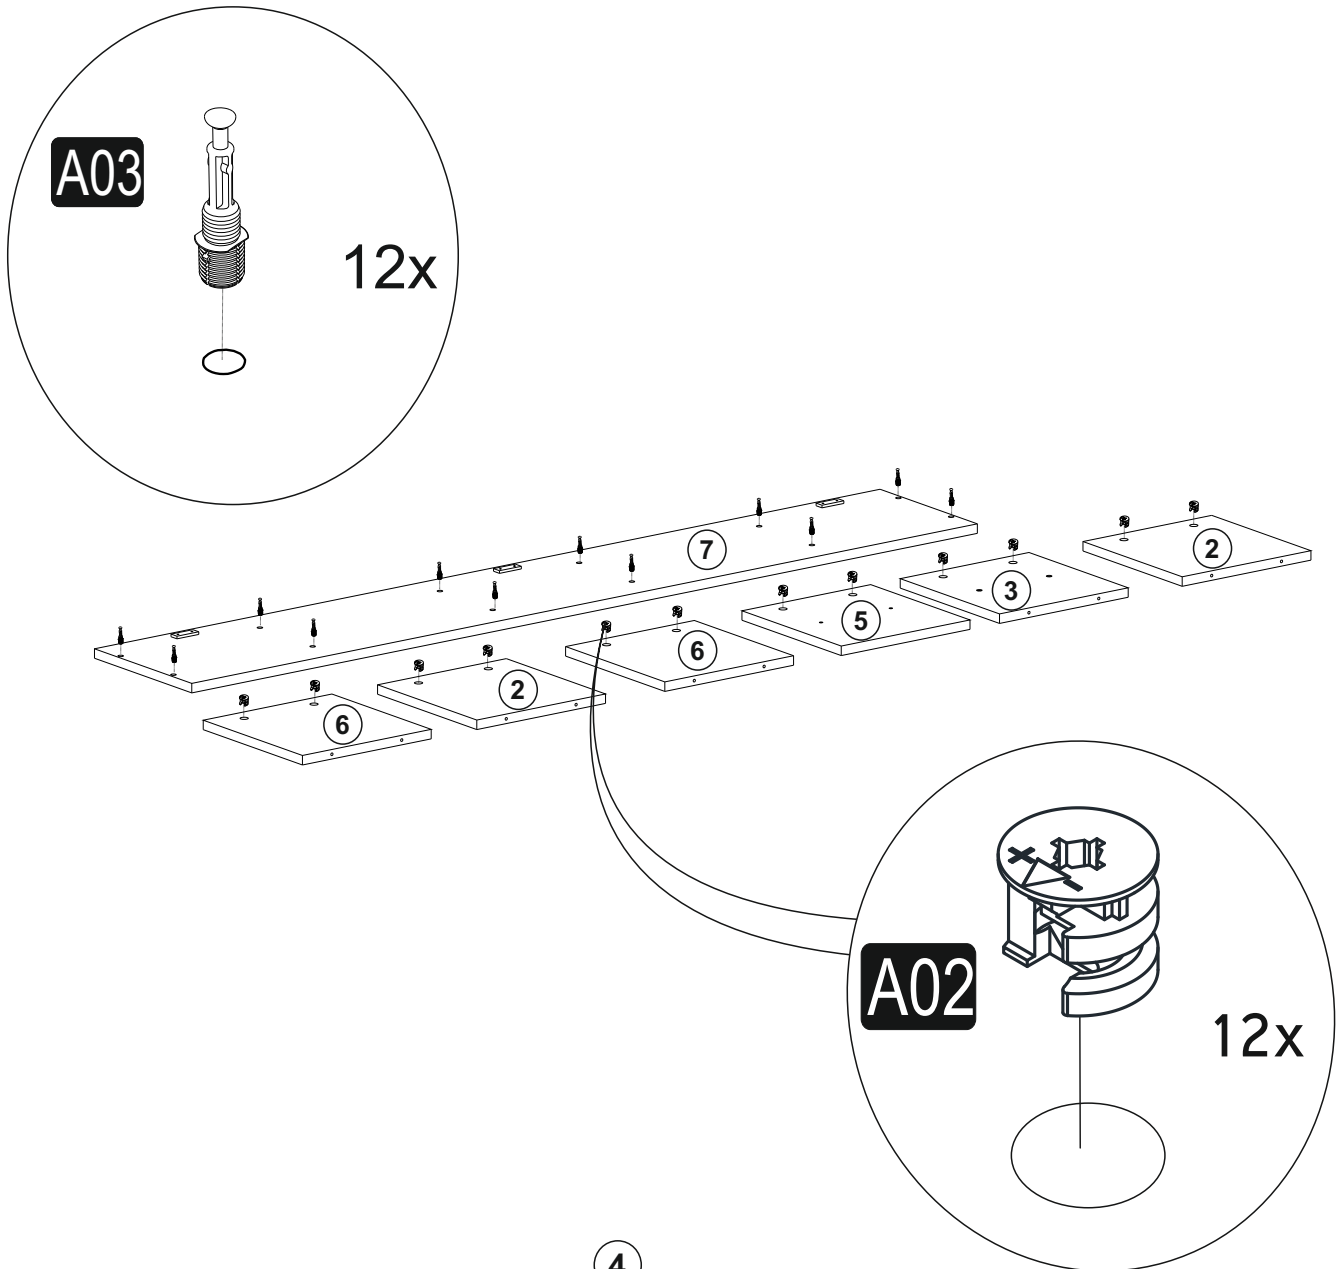

ATTENTION !!

Minifix is the main connection material used in Decortie products. Before starting assembly, please check the drawings below.

ACCESSORY LIST

A02 Minifix k18  12x	A03 Minifix M10  12x	A10 18 mm byz  28x	Z39  5x
C04  6x	C02 Sdb menteşe  6x	A12 50mm  16x	A09 3.5x18  50x
A08 PA  3x	A40 çivi  34x		

GENERAL VIEW

1

2

3

5

4

5

6