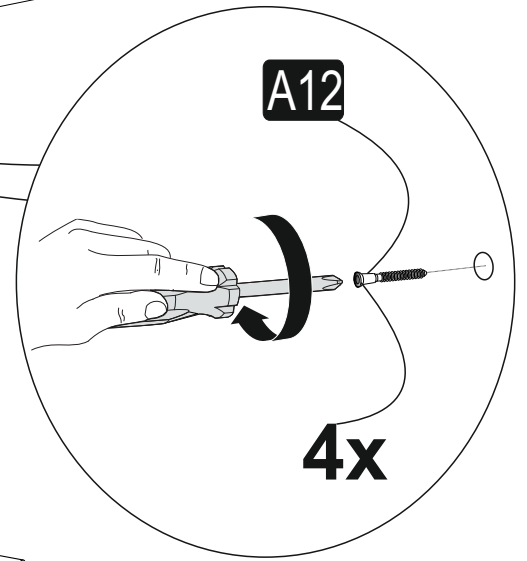

ATTENTION !!

Minifix is the main connection material used in Decortie products. Before starting assembly, please check the drawings below.

ACCESSORY LIST

A02 Minifix k18  12x	A03 Minifix M10  12x	A10 18 mm byz  28x	Z39  5x
C04  6x	C02 Sdb menteşe  6x	A12 50mm  16x	A09 3.5x18  50x
A08 PA  3x	A40 çivi  34x		

GENERAL VIEW

1

2

3

5

4

5

6

6

A= to connect the hinge to the door
 B= to arrange the door

arrows to show the directions for arrangement of doors.

7

Have you seen our other products?

www.decorotika.com