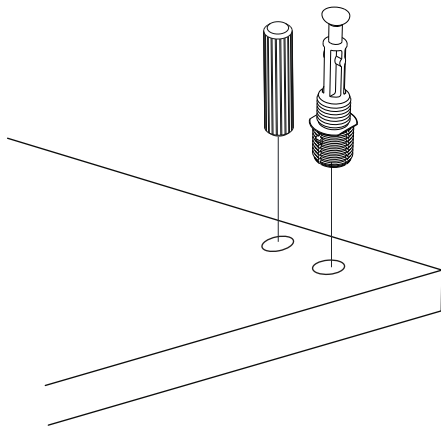

ATTENTION !!

Minifix is the main connection material used in Decortie products. Before starting assembly, please check the drawings below.

ACCESSORY LIST

A02 Minifix k18  12x	A03 Minifix M10  12x	A10 18 mm byz  28x	Z39  5x
C04  6x	C02 Sdb menteşe  6x	A12 50mm  16x	A09 3.5x18  50x
A08 PA  3x	A40 çivi  34x		