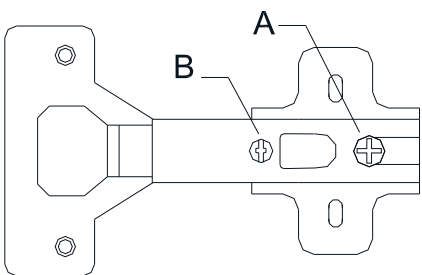

ATTENTION !!

Minifix is the main connection material used in Decortie products. Before starting assembly, please check the drawings below.

ACCESSORY LIST

A02 Minifix k18  12x	A03 Minifix M10  12x	A10 18 mm byz  28x	Z39  5x
C04  6x	C02 Sdb menteşe  6x	A12 50mm  16x	A09 3.5x18  50x
A08 PA  3x	A40 çivi  34x		

GENERAL VIEW

1

2

3

5

4

5

6

6

A= to connect the hinge to the door
 B= to arrange the door

arrows to show the directions for arrangement of doors.

7

Have you seen our other products?

www.decorotika.com