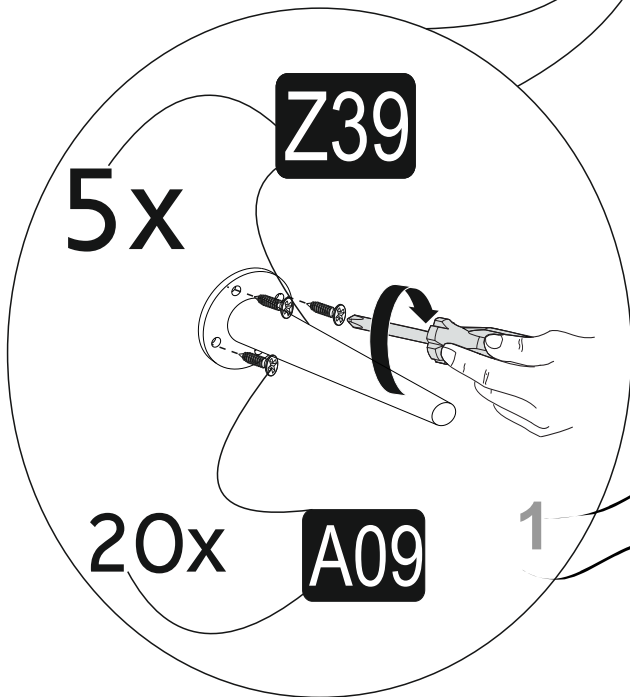

ATTENTION !!

Minifix is the main connection material used in Decortie products. Before starting assembly, please check the drawings below.

ACCESSORY LIST

A02 Minifix k18  12x	A03 Minifix M10  12x	A10 18 mm byz  28x	Z39  5x
C04  6x	C02 Sdb menteşe  6x	A12 50mm  16x	A09 3.5x18  50x
A08 PA  3x	A40 çivi  34x		

GENERAL VIEW

1

2

3

5

4

5

6

6

A= to connect the hinge to the door
 B= to arrange the door

arrows to show the directions for arrangement of doors.

7

Have you seen our other products?

www.decorotika.com