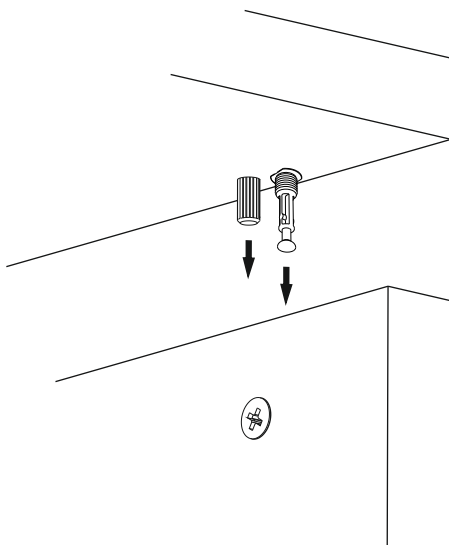

ATTENTION !!

Minifix is the main connection material used in Decortie products. Before starting assembly, please check the drawings below.

ACCESSORY LIST

A02 Minifix k18  12x	A03 Minifix M10  12x	A10 18 mm byz  28x	Z39  5x
C04  6x	C02 Sdb menteşe  6x	A12 50mm  16x	A09 3.5x18  50x
A08 PA  3x	A40 çivi  34x		