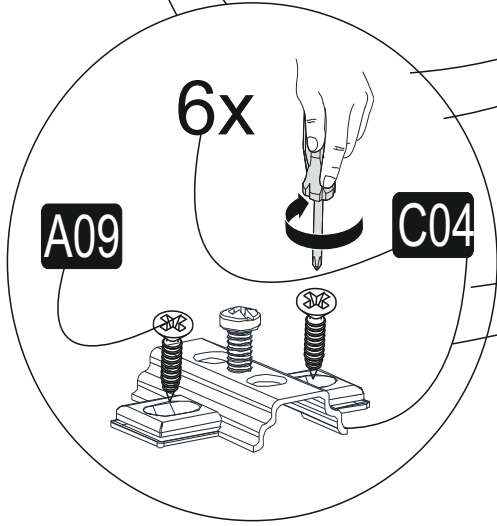

ATTENTION !!

Minifix is the main connection material used in Decortie products. Before starting assembly, please check the drawings below.

ACCESSORY LIST

A02 Minifix k18  12x	A03 Minifix M10  12x	A10 18 mm byz  28x	Z39  5x
C04  6x	C02 Sdb menteşe  6x	A12 50mm  16x	A09 3.5x18  50x
A08 PA  3x	A40 çivi  34x		

GENERAL VIEW

1

2

3

5

4

5

6

6

A= to connect the hinge to the door
 B= to arrange the door

arrows to show the directions for arrangement of doors.

7

Have you seen our other products?

www.decorotika.com